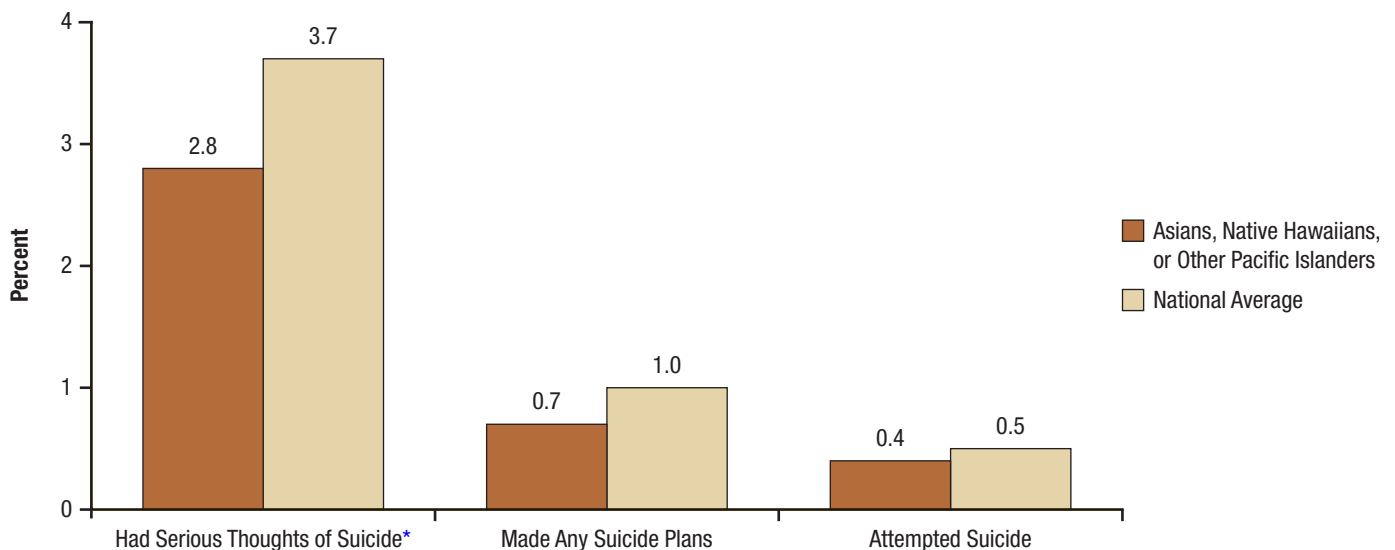

Suicidal Thoughts and Behavior in Past Year among Asians, Native Hawaiians, or Other Pacific Islanders Aged 12 or Older, Compared with the National Average: 2008 to 2011

* Difference between Asian Americans or Pacific Islanders and national average is significant at the .05 level.

Source: National Surveys on Drug Use and Health (NSDUHs), 2008 to 2010 (revised March 2012) and 2011. NSDUH is an annual survey sponsored by the Substance Abuse and Mental Health Services Administration (SAMHSA). The survey collects data by administering questionnaires to a representative sample of the population through face-to-face interviews at their places of residence.

The **Data Spotlight** may be copied without permission. Citation of the source is appreciated. Find this report and those on similar topics online at <http://www.samhsa.gov/data/>.